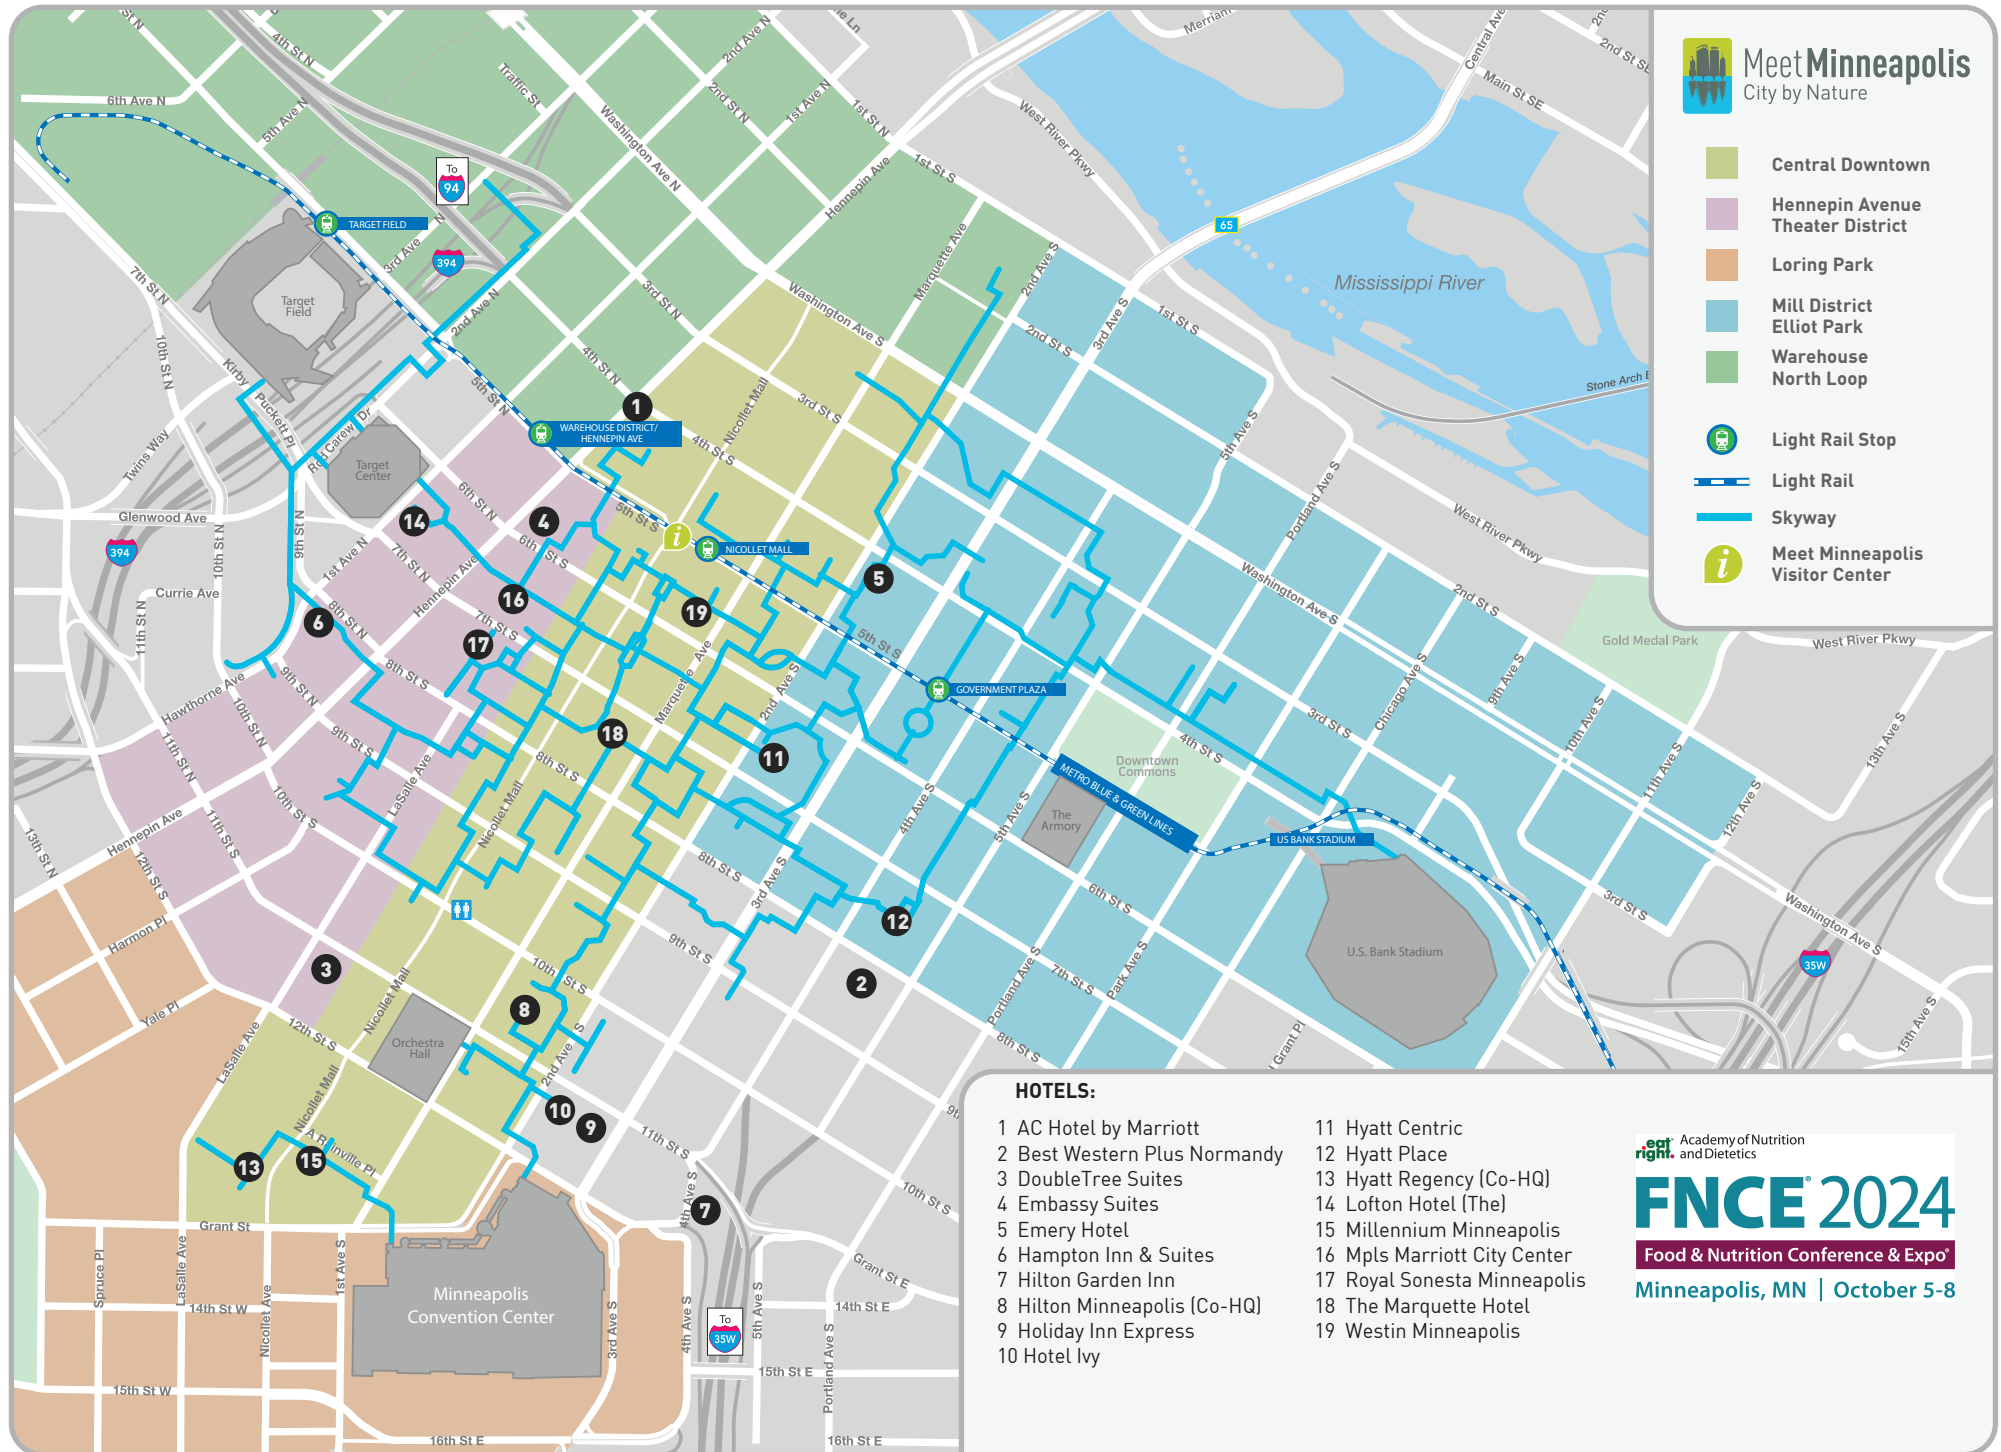

DOWNTOWN MINNEAPOLIS HOTELS MAP

- Central Downtown
- Hennepin Avenue Theater District
- Loring Park
- Mill District Elliot Park
- Warehouse North Loop
- L Light Rail Stop
- Light Rail
- Skyway
- i Meet Minneapolis Visitor Center

HOTELS:

- | | |
|------------------------------|------------------------------|
| 1 AC Hotel by Marriott | 11 Hyatt Centric |
| 2 Best Western Plus Normandy | 12 Hyatt Place |
| 3 DoubleTree Suites | 13 Hyatt Regency (Co-HQ) |
| 4 Embassy Suites | 14 Lofton Hotel (The) |
| 5 Emery Hotel | 15 Millennium Minneapolis |
| 6 Hampton Inn & Suites | 16 Mpls Marriott City Center |
| 7 Hilton Garden Inn | 17 Royal Sonesta Minneapolis |
| 8 Hilton Minneapolis (Co-HQ) | 18 The Marquette Hotel |
| 9 Holiday Inn Express | 19 Westin Minneapolis |
| 10 Hotel Ivy | |

eat right Academy of Nutrition and Dietetics

FNCE 2024

Food & Nutrition Conference & Expo

Minneapolis, MN | October 5-8